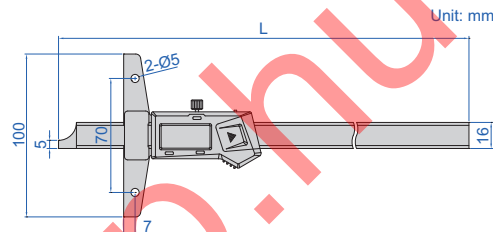

DATA OUTPUT

DIGITAL DEPTH GAUGES WITH MOUNTING HOLES FOR EXTENSION BASE

1147-300

- Non waterproof
- Resolution: 0.01mm/0.0005"
- Buttons: on/off, zero, mm/inch
- Automatic power off, move the digital unit to turn on power
- Meet DIN862
- Battery CR2032
- Made of stainless steel
- Optional accessory: extension base (code 6141)

With data interface (optional data output cable: code 7315-25 receiver is needed page 5, 7214-25 page 11, 7302-21 page 20)

Code	Range	Accuracy	L
1147-150	0-150mm/0-6"	±0.03mm	237mm
1147-200	0-200mm/0-8"	±0.03mm	287mm
1147-300	0-300mm/0-12"	±0.03mm	403mm
1147-500	0-500mm/0-20"	±0.05mm	605mm
1147-700	0-700mm/0-28"	±0.06mm	805mm

Built-in wireless (receiver code 7315-2/3/6/7/8/9 is needed)

Code	Range	Accuracy	L
1147-150WL	0-150mm/0-6"	±0.03mm	237mm
1147-200WL	0-200mm/0-8"	±0.03mm	287mm
1147-300WL	0-300mm/0-12"	±0.03mm	403mm
1147-500WL	0-500mm/0-20"	±0.05mm	605mm
1147-700WL	0-700mm/0-28"	±0.06mm	805mm

DATA OUTPUT

DIGITAL HOOK DEPTH GAUGES

- Non waterproof
- Resolution: 0.01mm/0.0005"
- Buttons: on/off, zero, mm/inch
- Automatic power off, move the digital unit to turn on power
- Battery CR2032
- Made of stainless steel